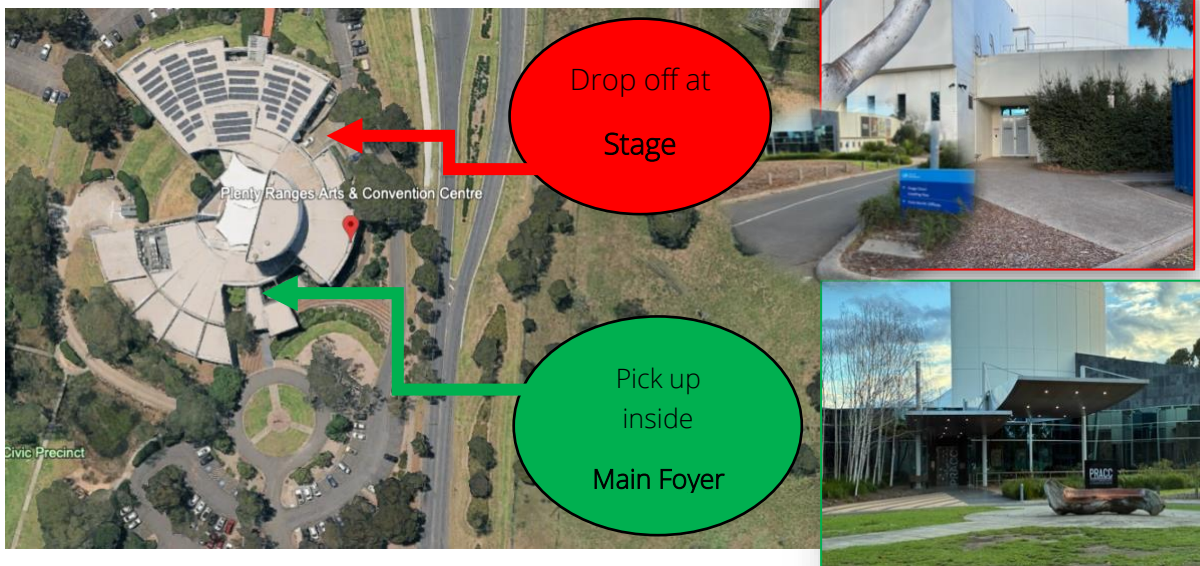

Dear Parents/Carers,

GAME ON Production – Performance Night Information

We are incredibly excited to see our Grade 4–6 students take to the stage for their very first school production, **GAME ON!** The students have been working hard in rehearsals, and we can't wait for them to showcase their talents and enthusiasm. To help the evening run smoothly, please note the following arrangements for each night:

Drop-Off

- Students are to be dropped off at **5:45 pm** at the **PRACC Stage Door**.
- A parent or guardian must sign students in upon arrival.

Pick-Up

- The performance is expected to conclude at approximately **8:00 pm**.
- Students will be dismissed from the **Main Foyer** and will be grouped at their designated **Year Level Sign**.
- A parent or guardian must sign students out before they leave.